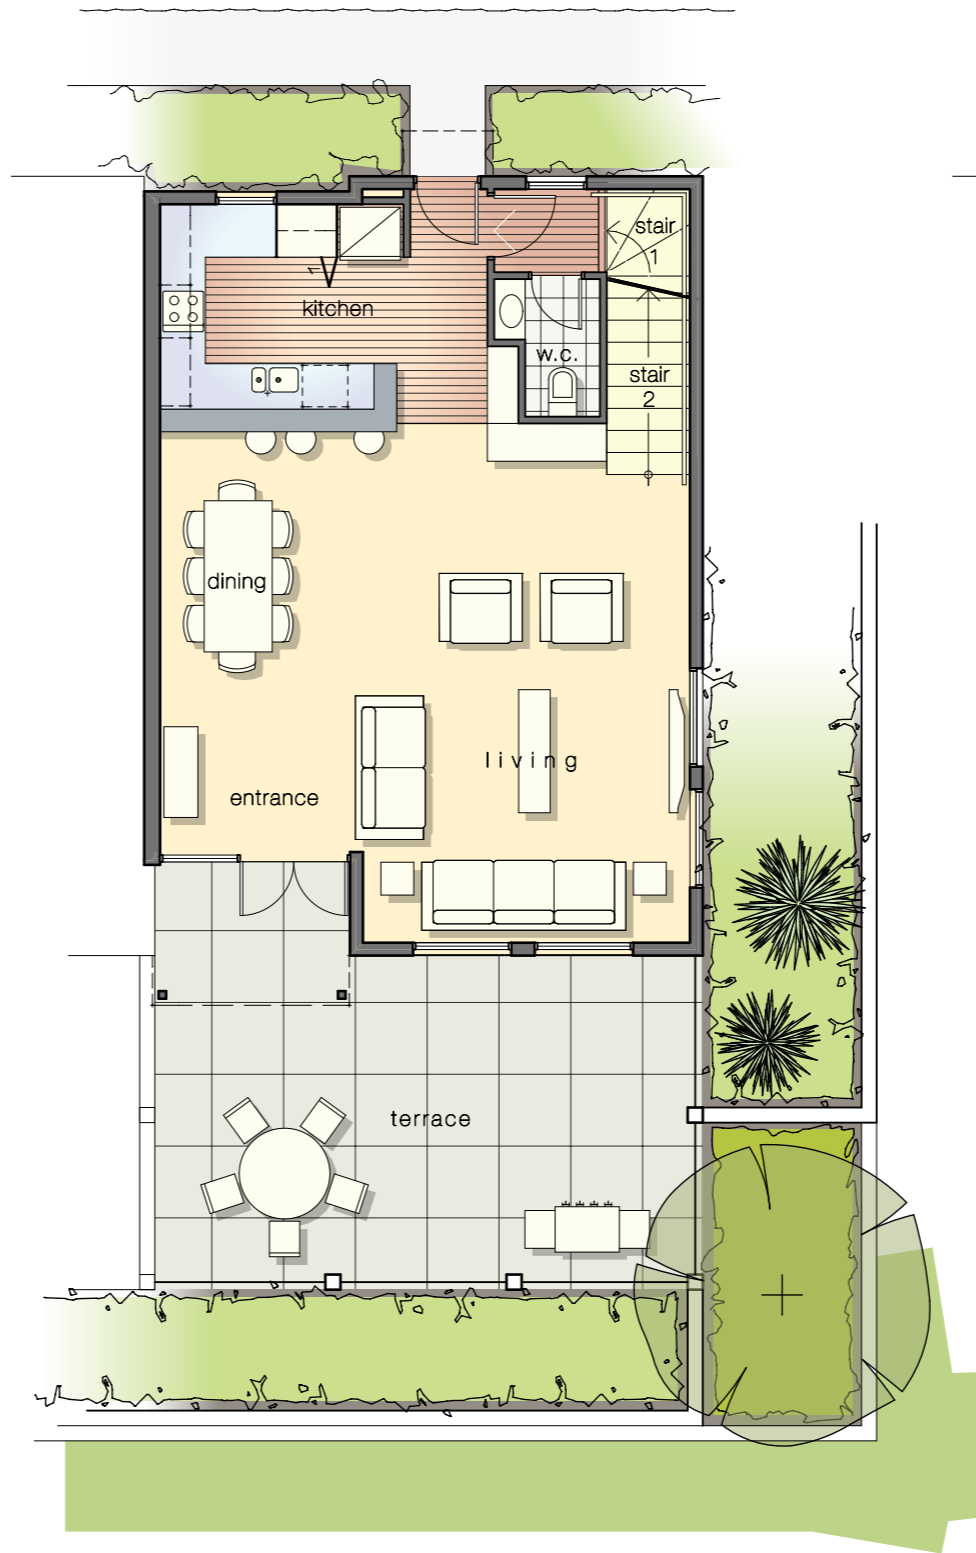

car & boat park  
(basement)

108.5 M<sup>2</sup>

ground floor

ground floor 72.5 M<sup>2</sup>  
terrace 35.5 M<sup>2</sup>

first floor

72.5 M<sup>2</sup>

# Tupoupu & Pakake