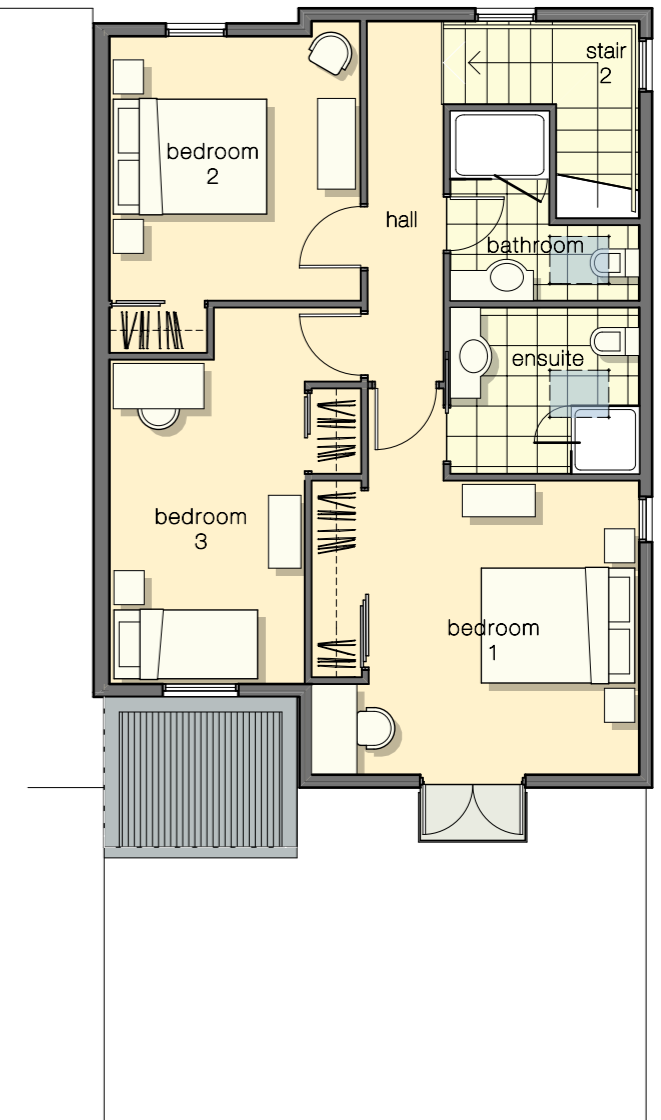

car & boat park  
(basement)

108.5 M<sup>2</sup>

ground floor

ground floor 72.5 M<sup>2</sup>  
terrace 35.5 M<sup>2</sup>

first floor

72.5 M<sup>2</sup>